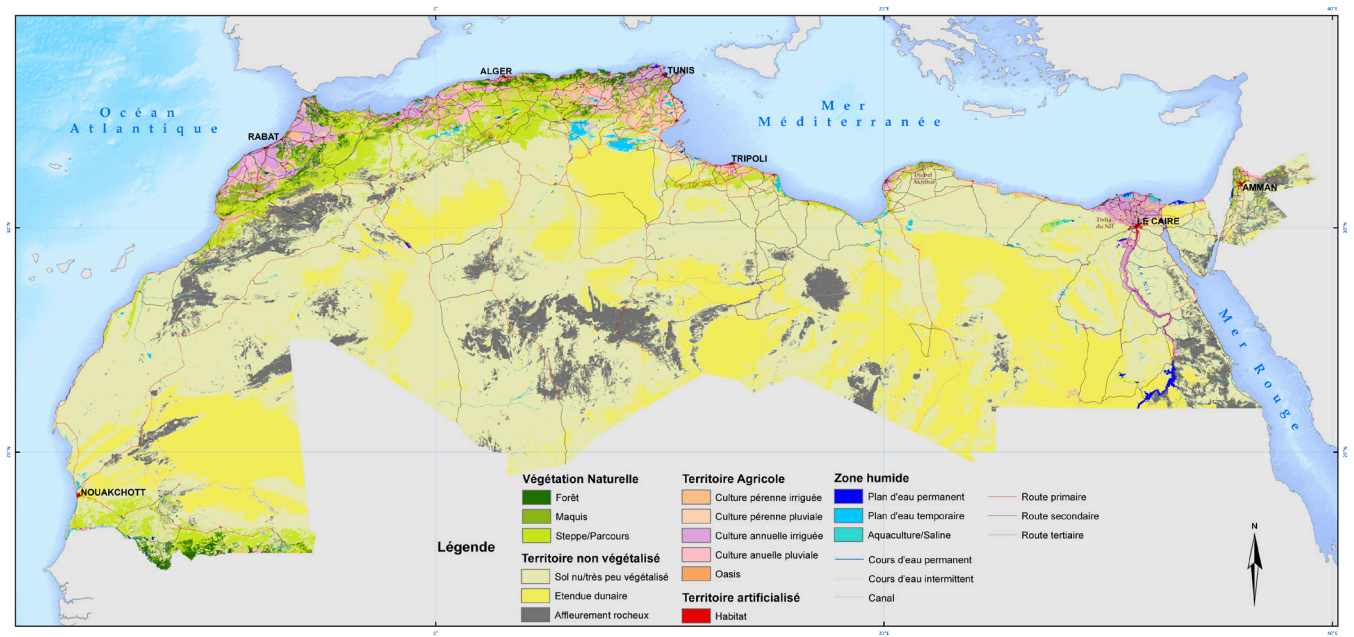

MENA DELP STRENGTHENING EXPERTS CAPACITIES

Organization of training workshops on different operational tools and themes :

- Monitoring-evaluation and geo-spatial tools and services (GIS, REMOTE SENSING - GEOPORTAL - COLLECT EARTH)
- Climate finance
- Land Degradation Neutrality and Climate Smart Agriculture.

MENA Land Cover Map and Thematic Atlas

Thematic studies on the potentialities and development prospects of desert areas

Sahara and Sahel Observatory
Boulevard du Leader Yasser Arafat
B.P. 31-1080 Tunis, Tunisia
Tel.: (216) 71 206 633
Fax : (216) 71 206 636
www.oss-online.org